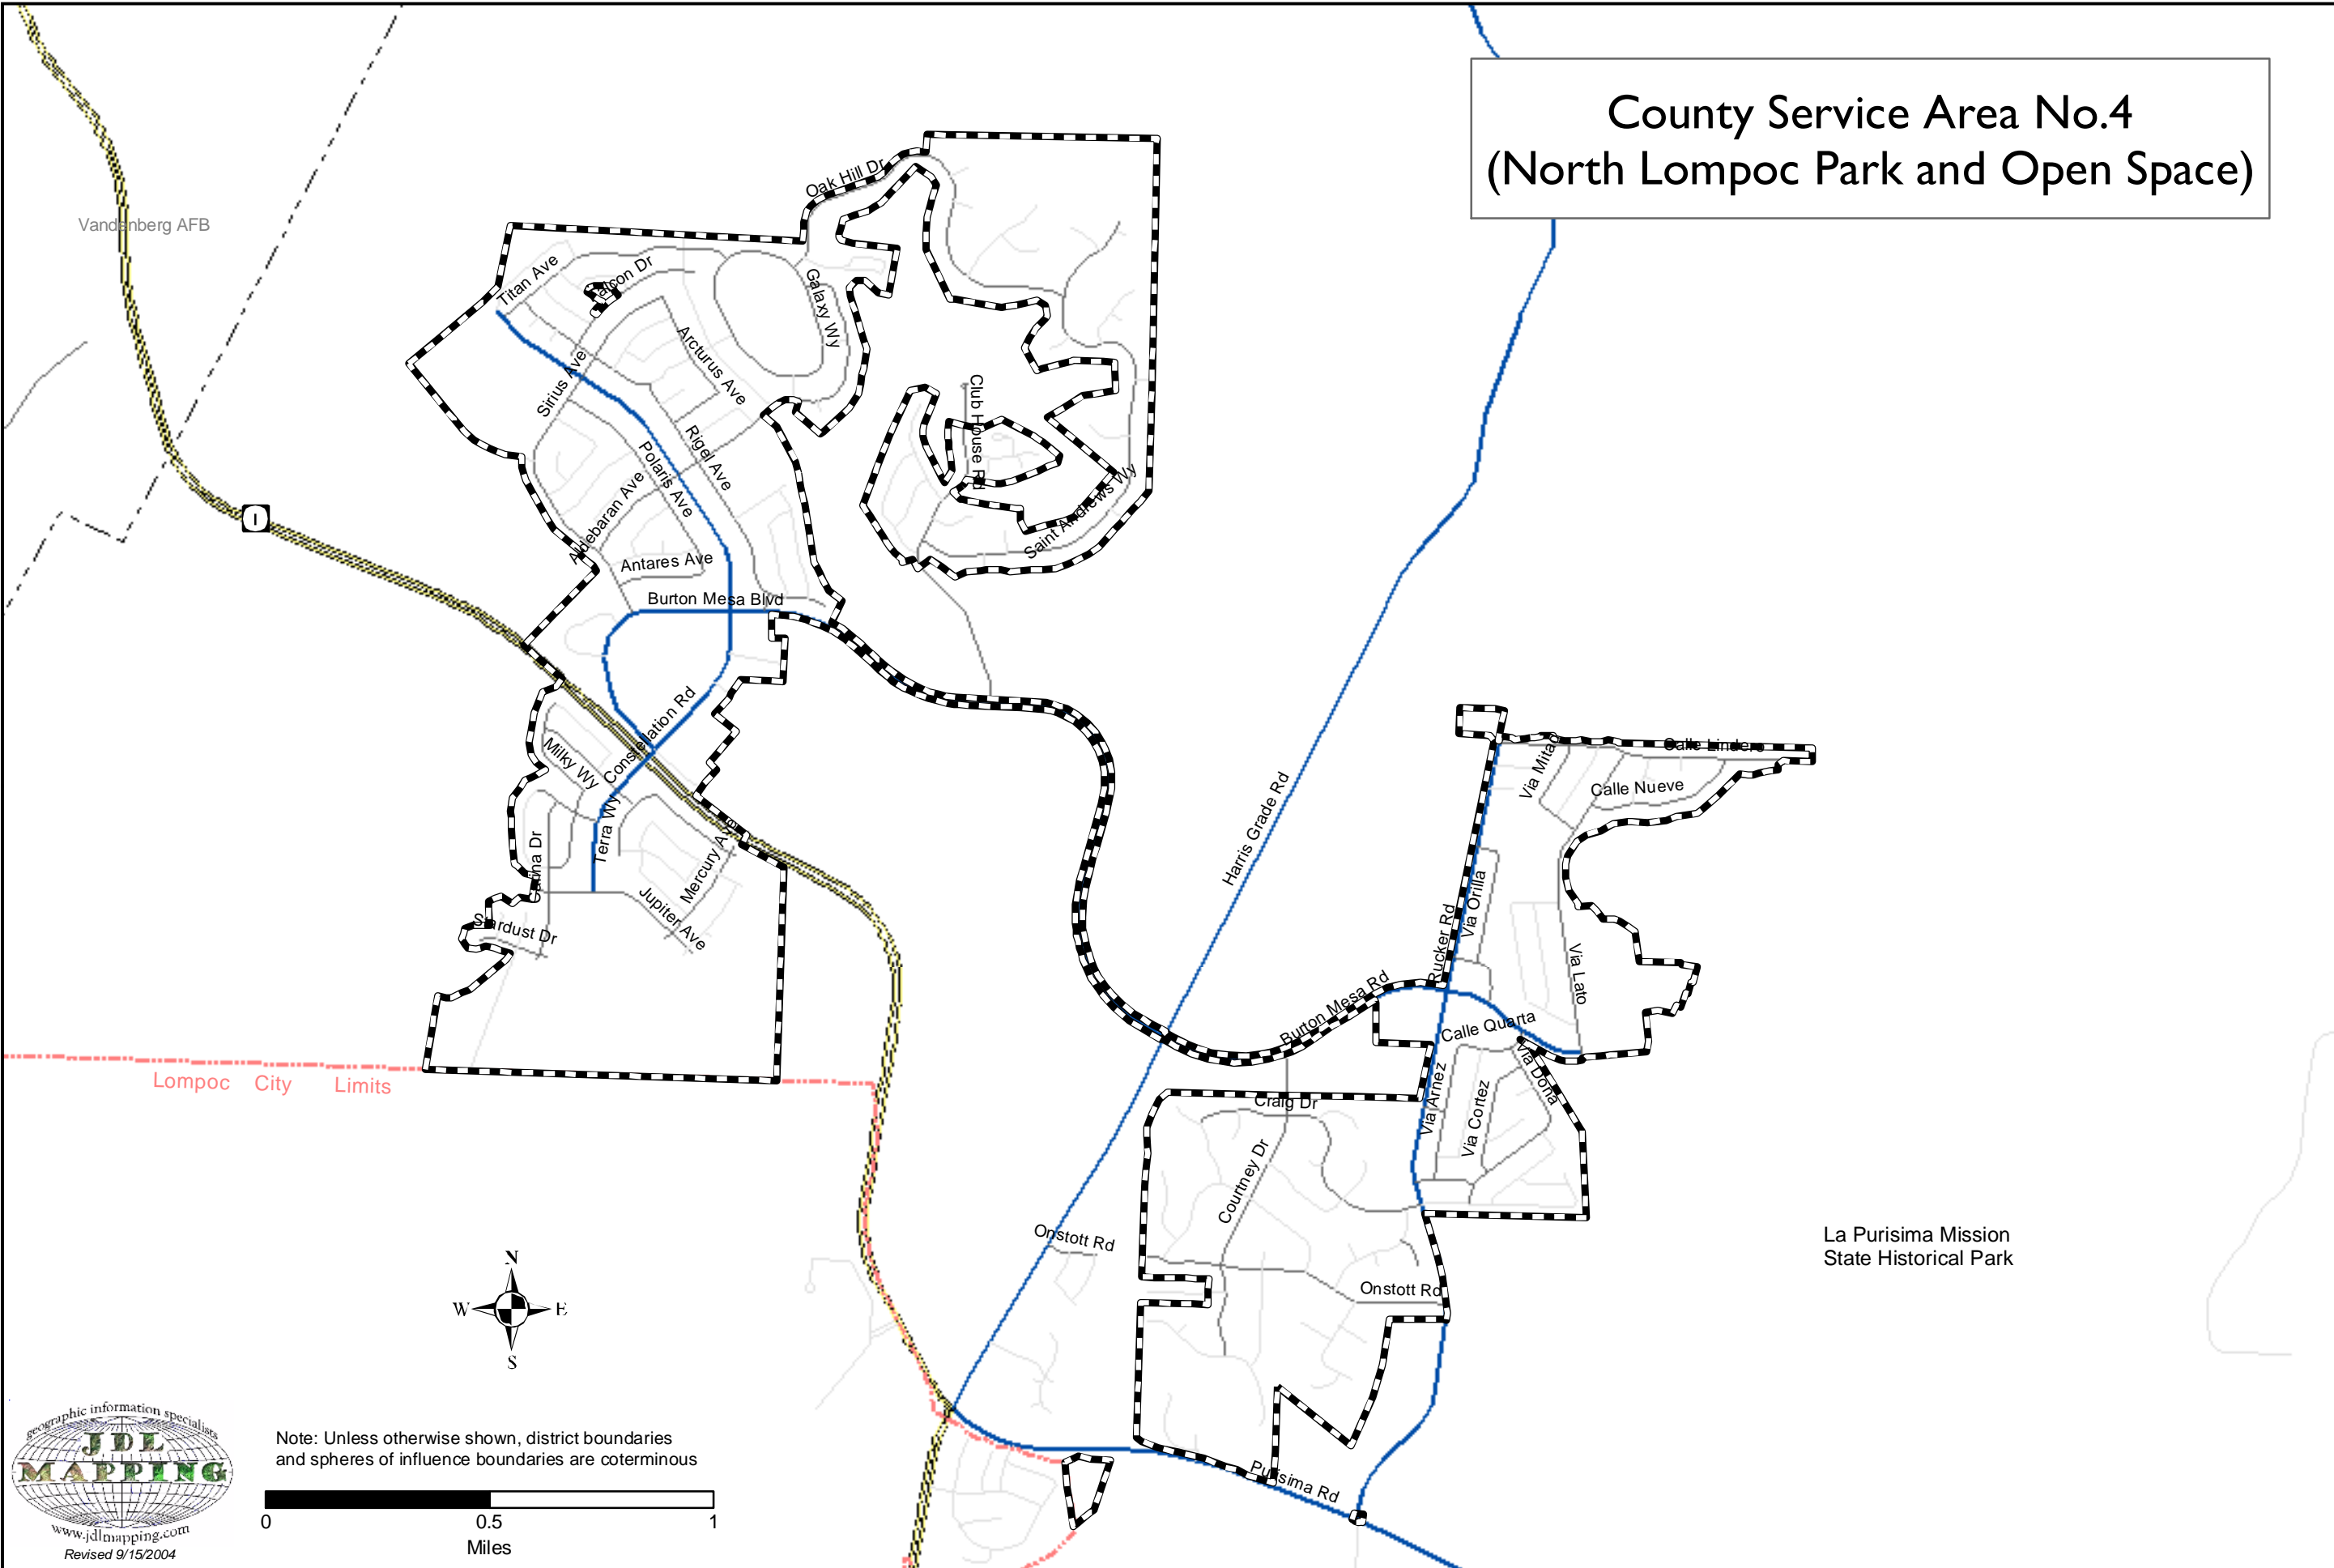

County Service Area No.4 (North Lompoc Park and Open Space)

Lompoc City Limits

La Purisima Mission
State Historical Park

Note: Unless otherwise shown, district boundaries and spheres of influence boundaries are coterminous

0 0.5 1
Miles