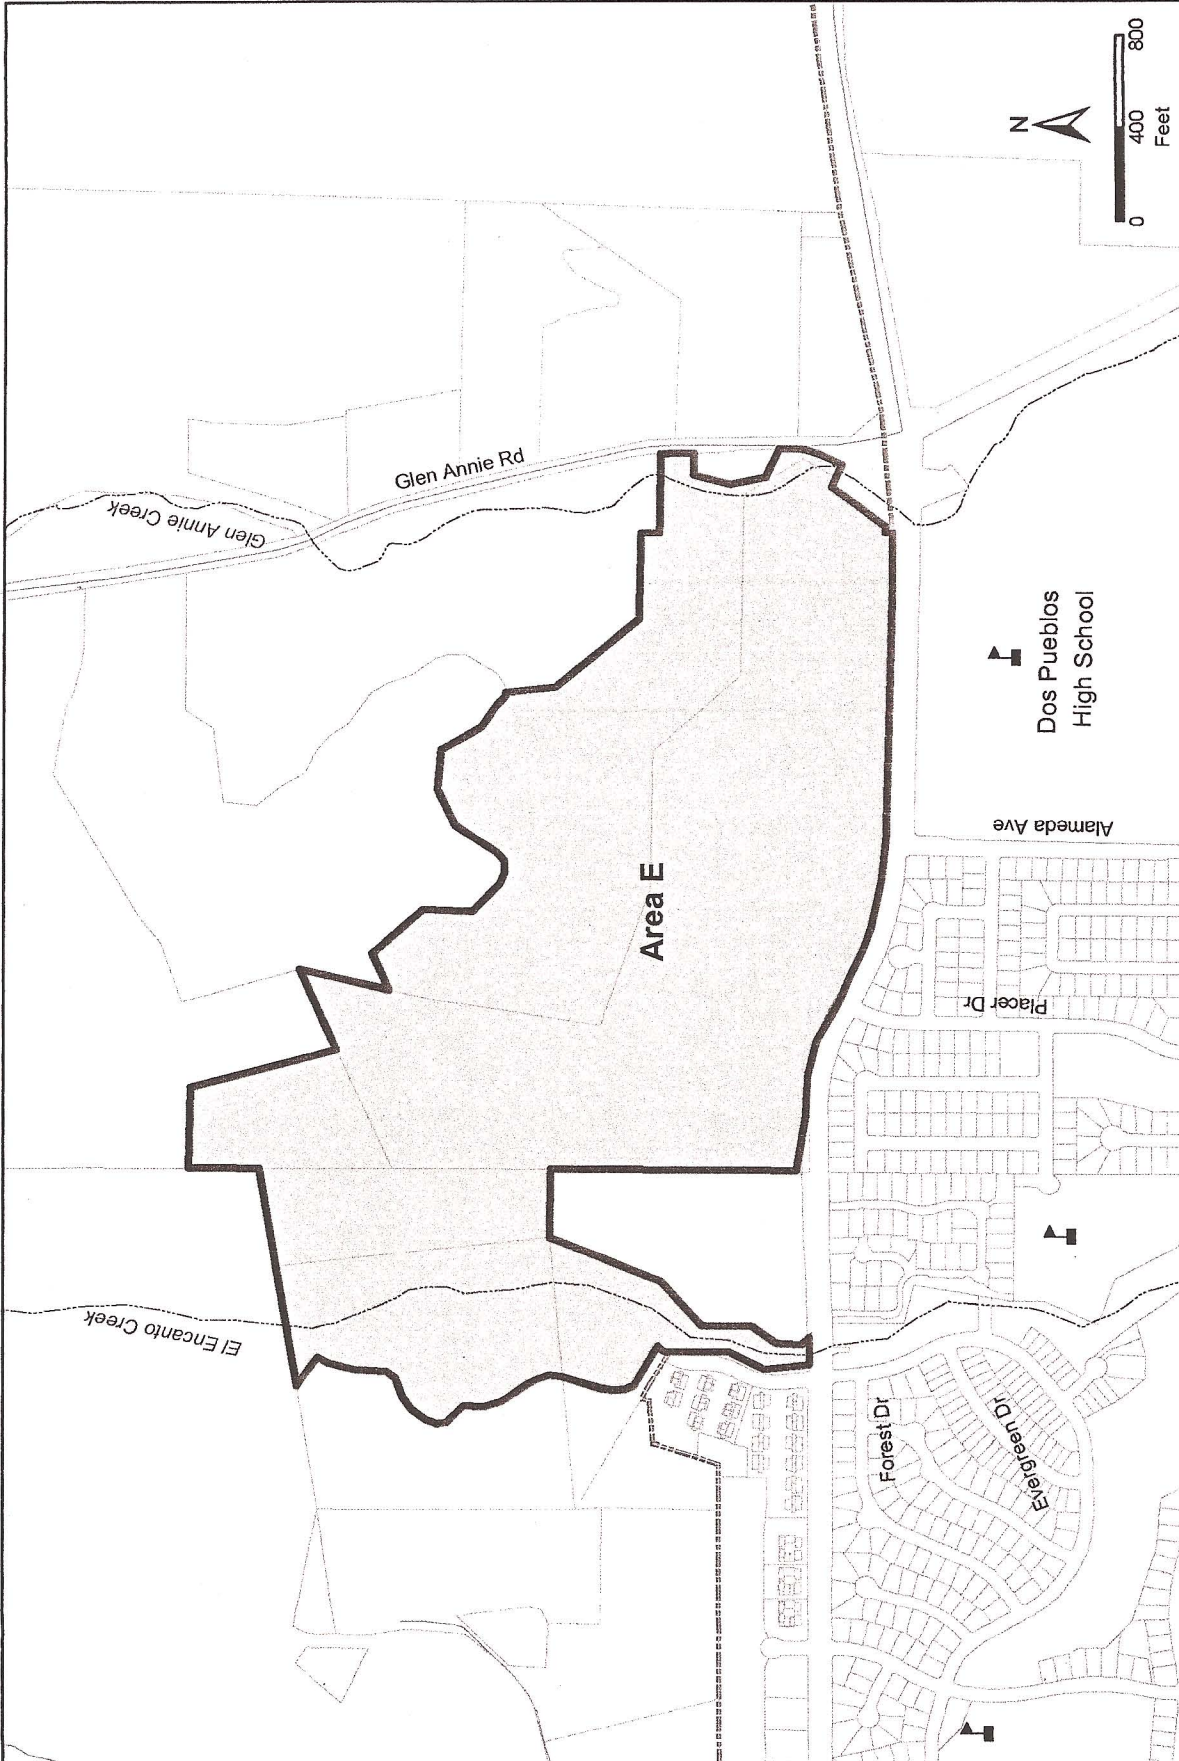

Map 3 – Proposed Sphere Area C

PROPOSED CONCEPTUAL SPHERE OF INFLUENCE
Inset Map Area E
October 2008

Legend

Service Area Features	Other Features
Proposed Service Areas	Coastal Zone
City of Goleta	Creeks
City of Santa Barbara	Los Padres National Forest
Schools	

NOTE: The proposed sphere boundary includes the City boundary plus Areas A, C and E.

Map 4 – Proposed Sphere Area E