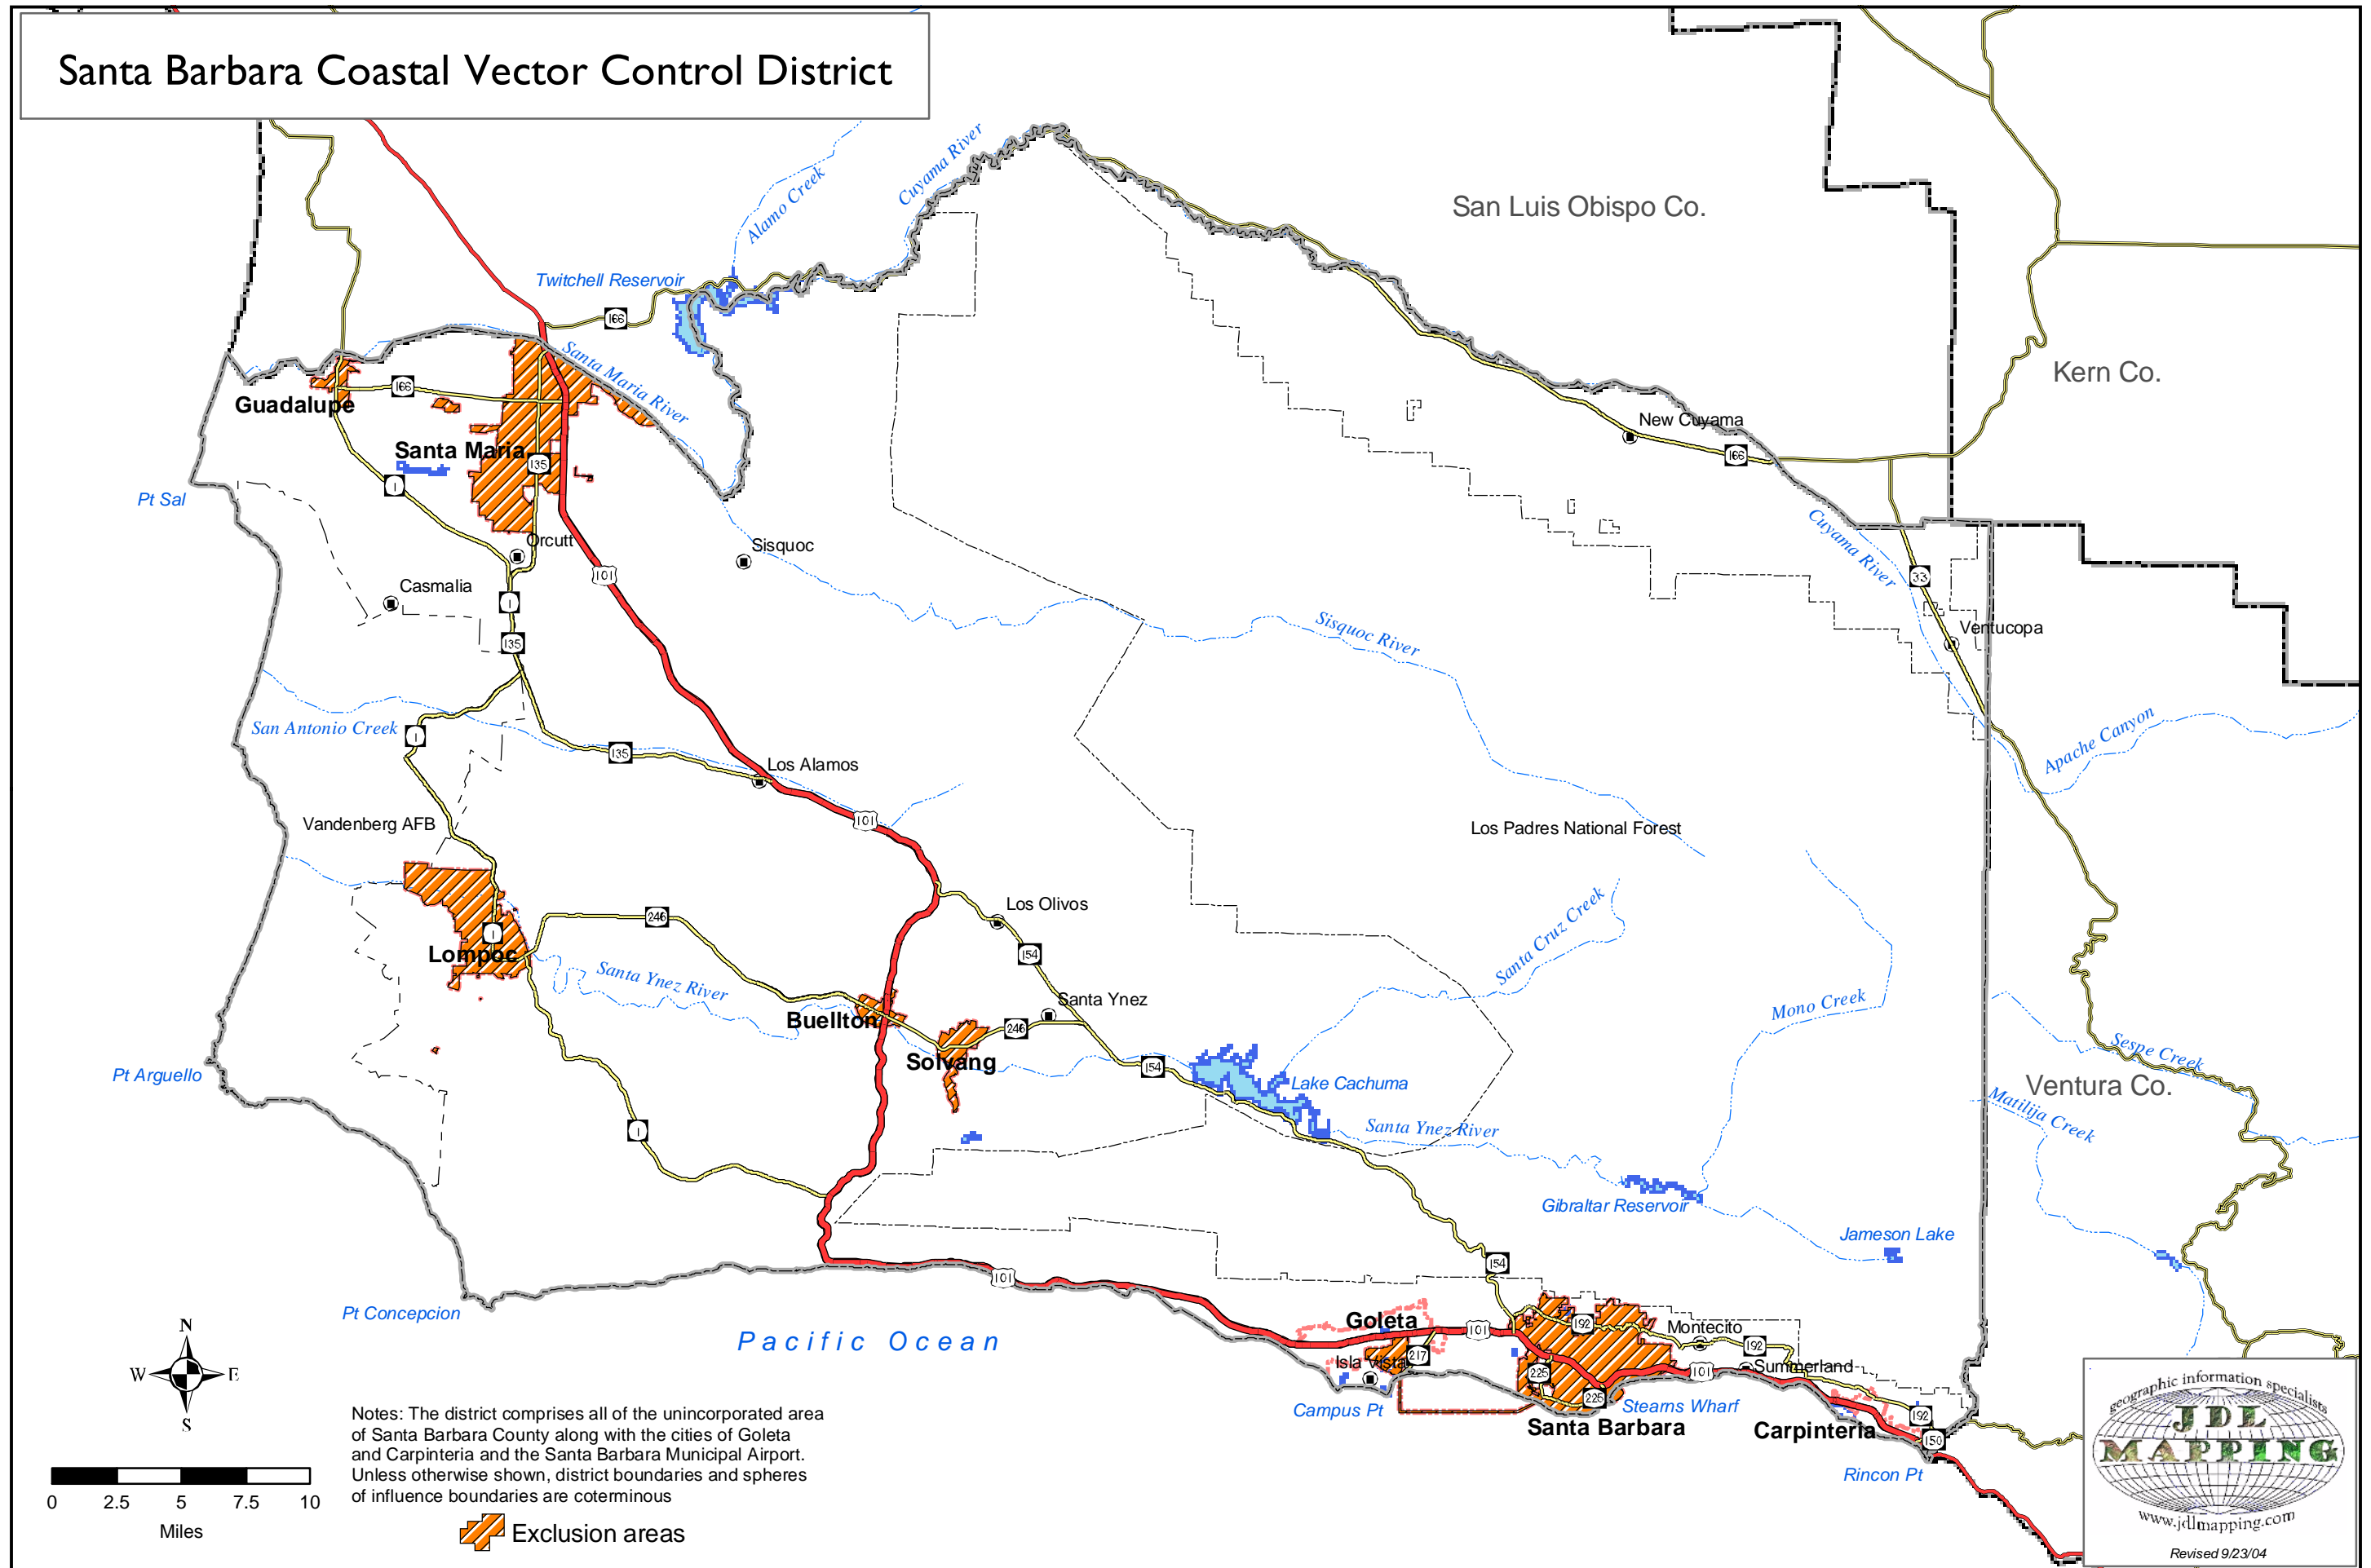

Santa Barbara Coastal Vector Control District

Notes: The district comprises all of the unincorporated area of Santa Barbara County along with the cities of Goleta and Carpinteria and the Santa Barbara Municipal Airport. Unless otherwise shown, district boundaries and spheres of influence boundaries are coterminous

 Exclusion areas

geographic information specialists
JDL MAPPING
 www.jdlmapping.com
 Revised 9/23/04