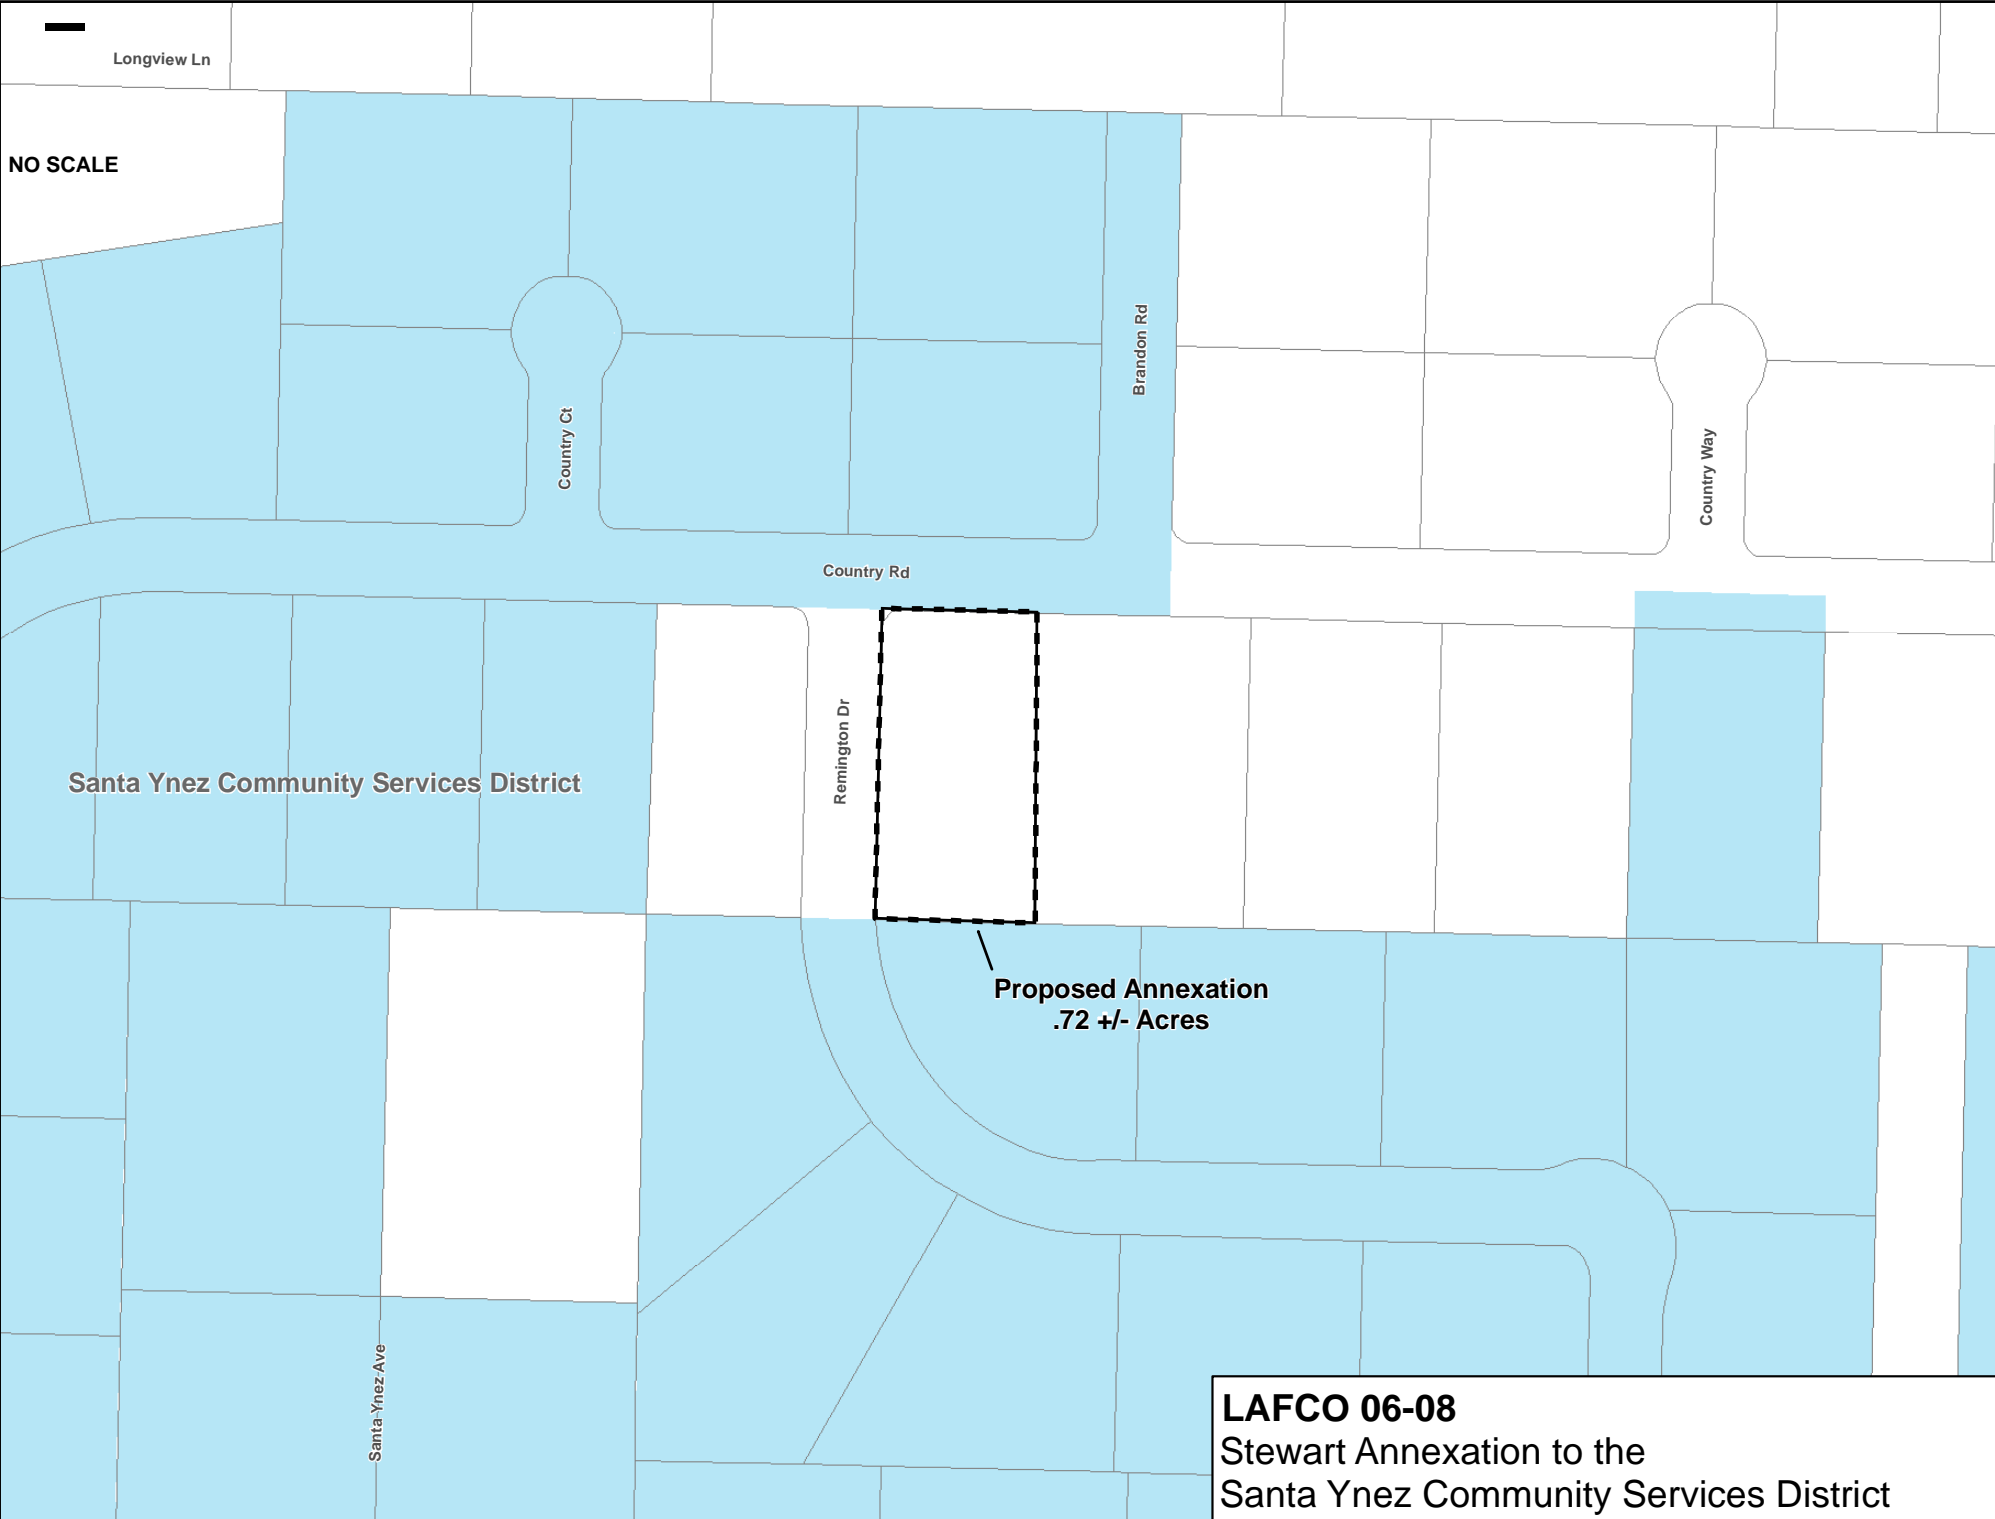

Longview Ln

NO SCALE

Santa Ynez Community Services District

Proposed Annexation
.72 +/- Acres

LAFCO 06-08
Stewart Annexation to the
Santa Ynez Community Services District