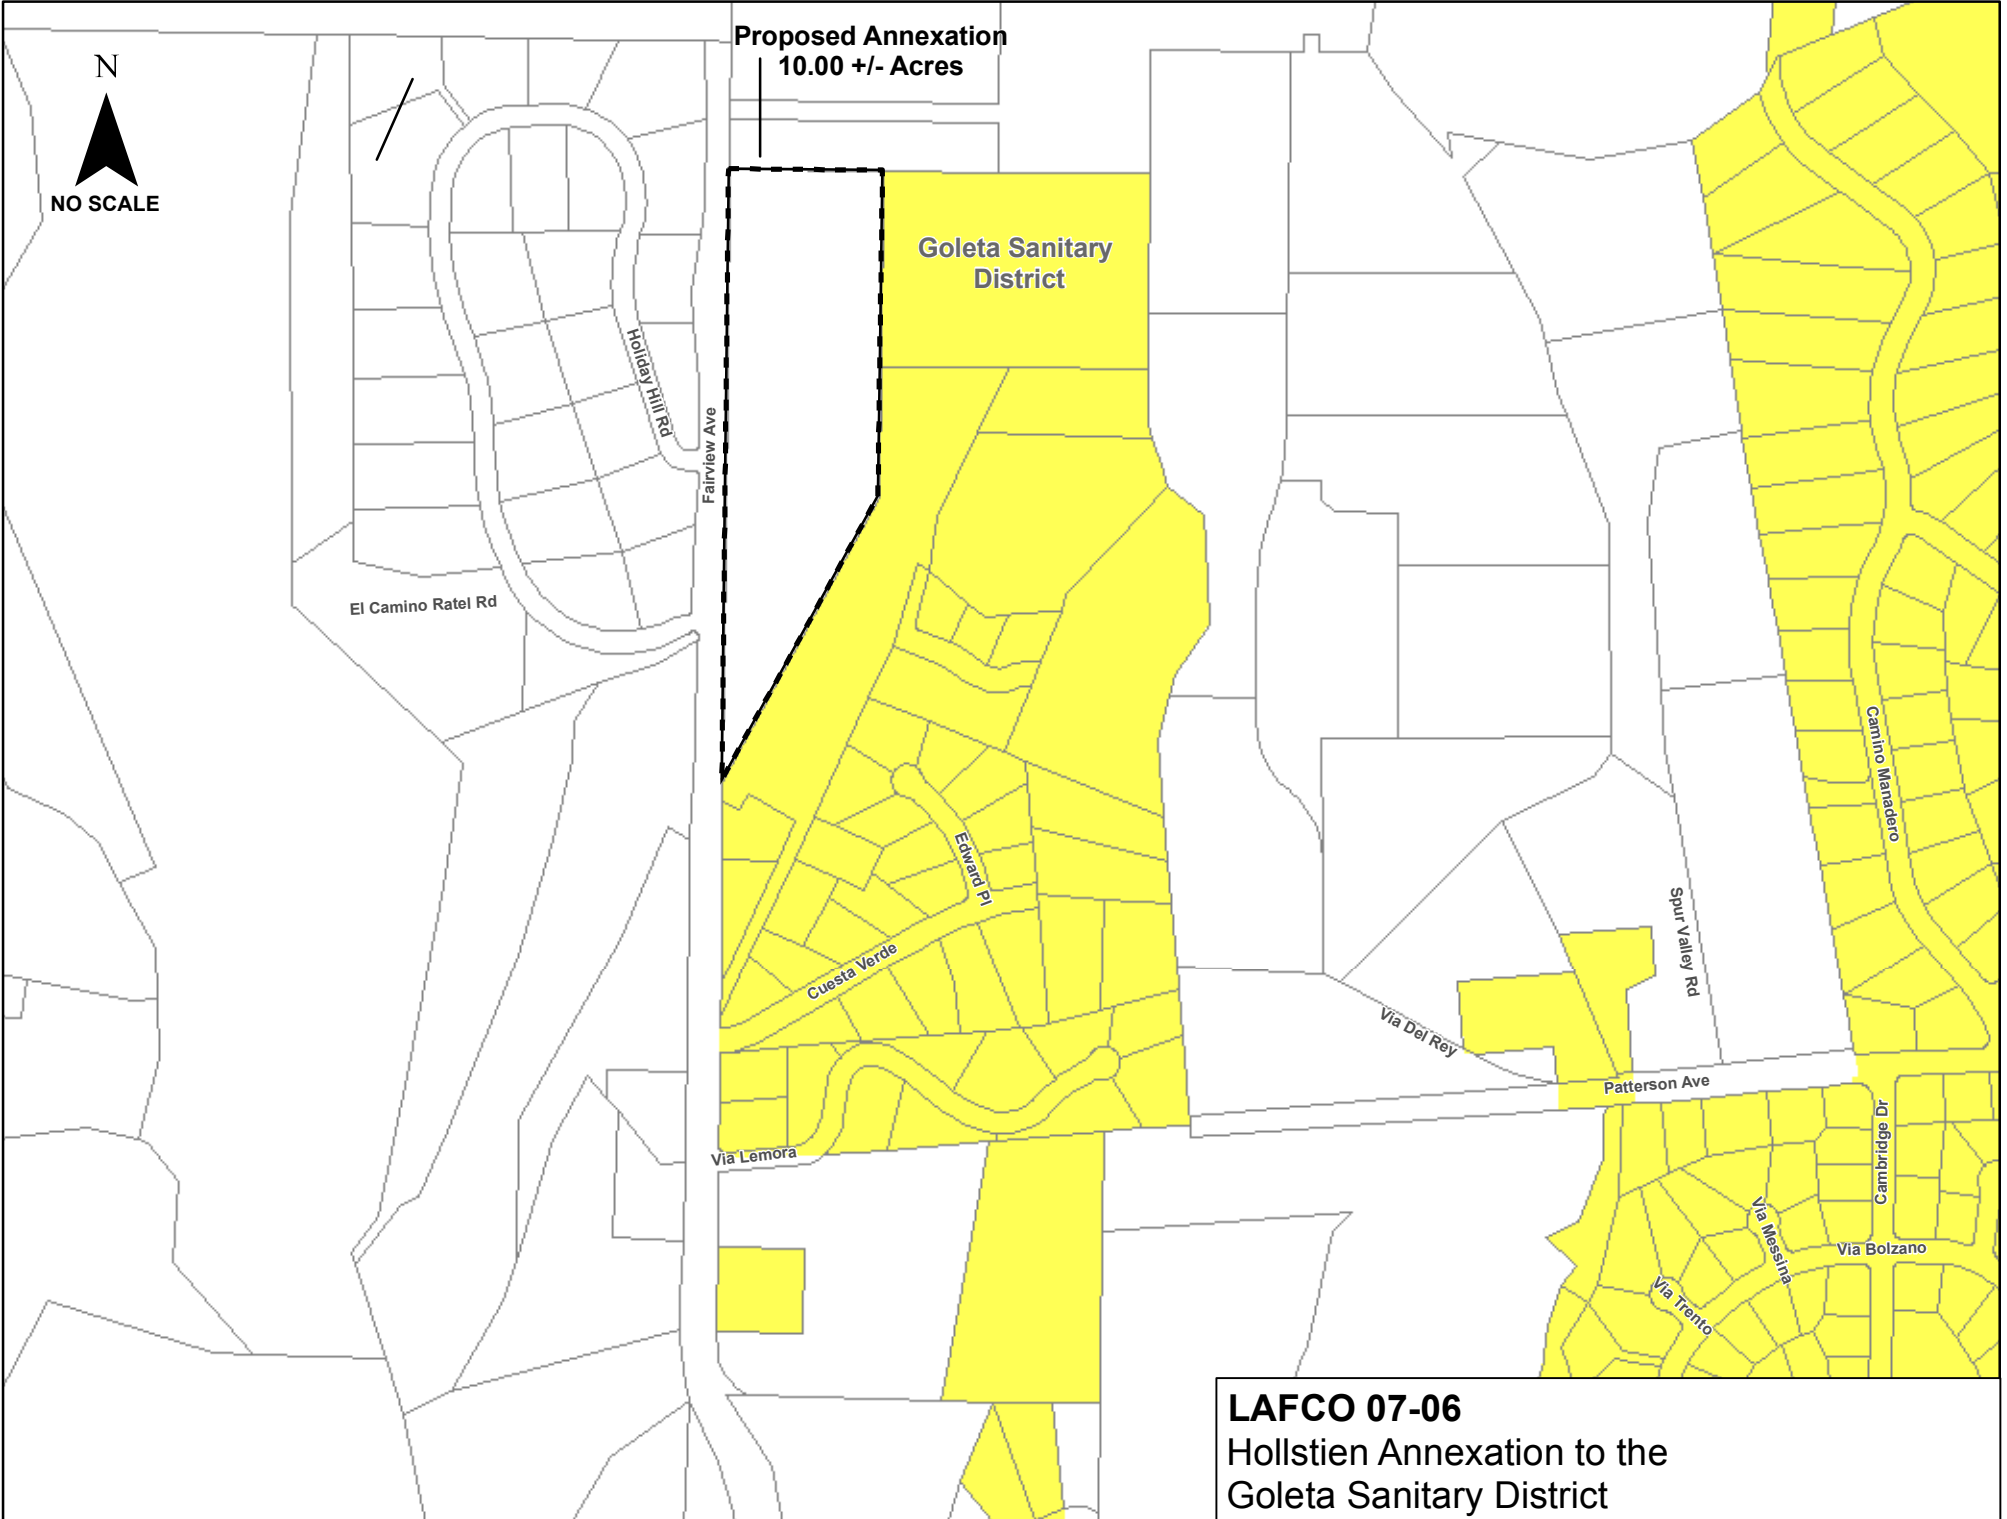

Proposed Annexation  
10.00 +/- Acres

Goleta Sanitary  
District

**LAFCO 07-06**  
Hollstien Annexation to the  
Goleta Sanitary District