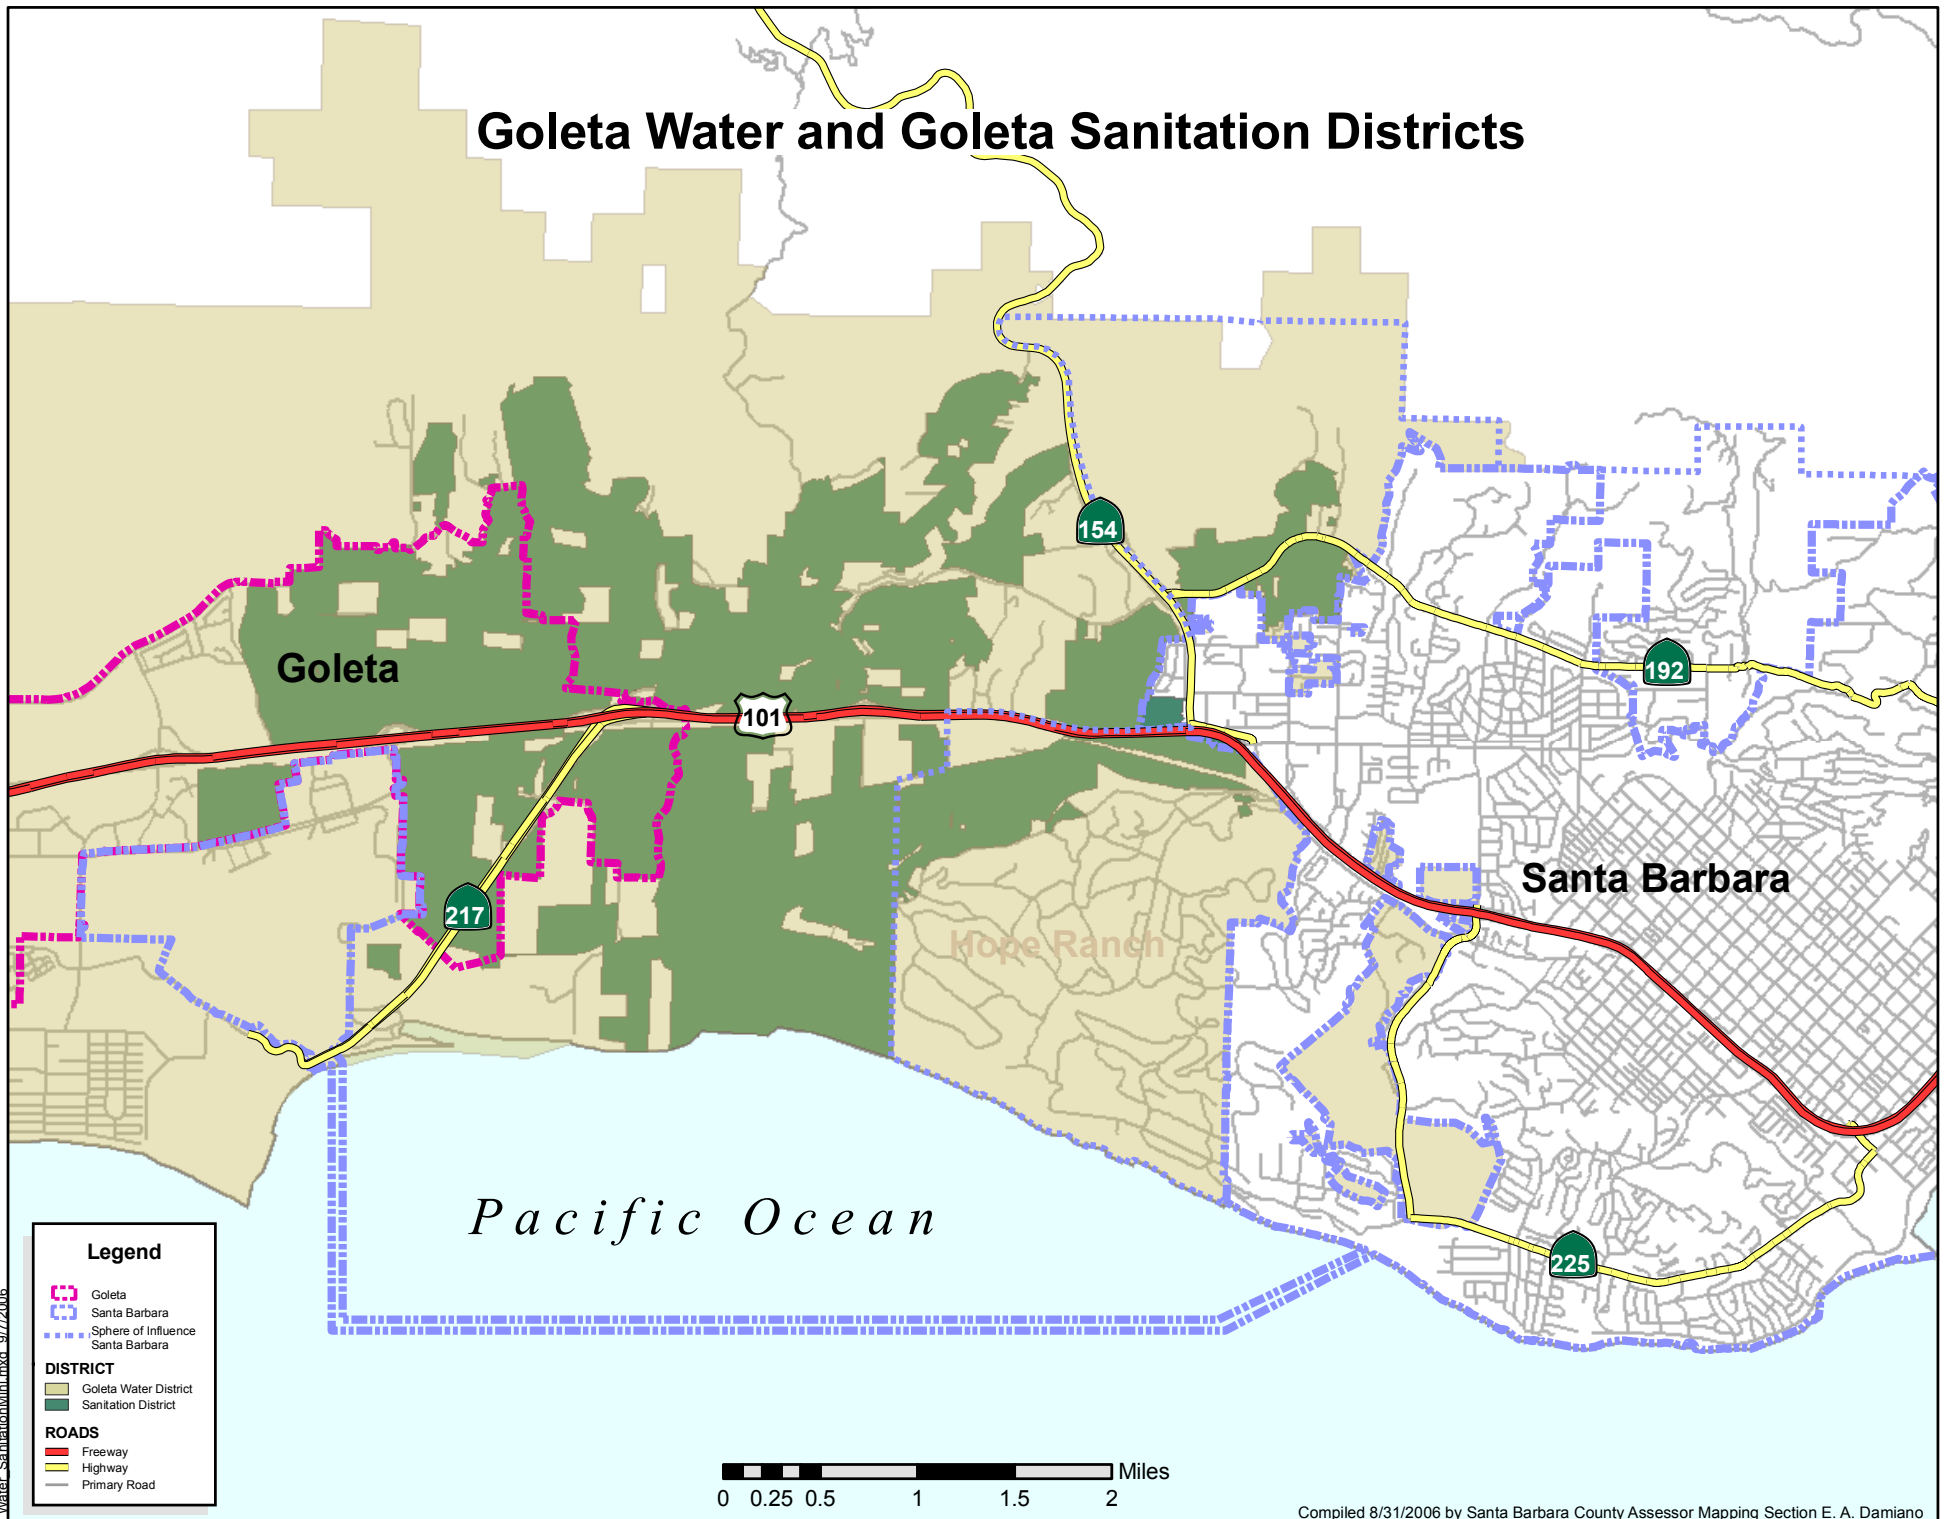

Goleta Water and Goleta Sanitation Districts

Legend

- Goleta (pink dashed line)
- Santa Barbara (blue dashed line)
- Sphere of Influence Santa Barbara (blue dotted line)

DISTRICT

- Goleta Water District (tan fill)
- Sanitation District (green fill)

ROADS

- Freeway (red line)
- Highway (yellow line)
- Primary Road (grey line)

Water_SanitationMinI.mxd 9/7/2006